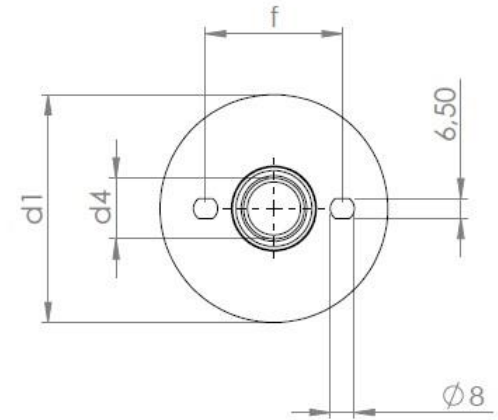

# Indoor supporting insulator 30 CN

Product order code: 600 000 032

**KPB Intra**  
Instrument Transformers

Type of indoor supporting insulator	Highest voltage for equipment [kV]	Power frequency withstand voltage [kV]	Lightning impulse test voltage [kV]	Failing load [kN]	Height of insulator [mm]	d1	d4	d5	d6	e	t1	t2	t3	t4	f	Weight [kg]	Creepage length [mm]
30CN	36	70	170	21	300	120	M30	M16	M10	66	45	24	65	15	70	5,1	447,5