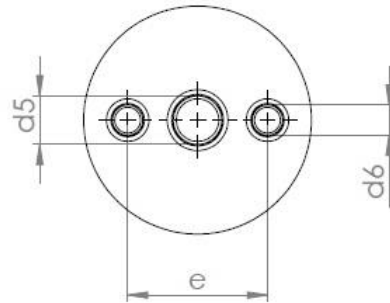

# Indoor supporting insulator 30 CN

Product order code: 600 000 032

**KPB Intra**  
Instrument Transformers

Type of indoor supporting insulator	Highest voltage for equipment [kV]	Power frequency withstand voltage [kV]	Lightning impulse test voltage [kV]	Failing load [kN]	Height of insulator [mm]	d1	d4	d5	d6	e	t1	t2	t3	t4	f	Weight [kg]	Creepage length [mm]
30CN	36	70	170	21	300	120	M30	M16	M10	66	45	24	65	15	70	5,1	447,5