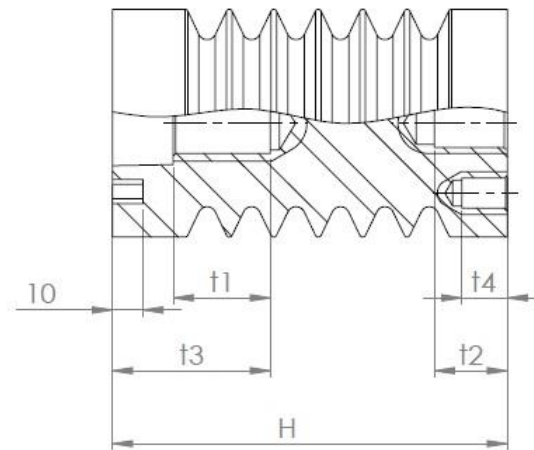

# Indoor supporting insulator 30 CN

Product order code: 600 000 032

**KPB Intra**  
Instrument Transformers

Type of indoor supporting insulator	Highest voltage for equipment [kV]	Power frequency withstand voltage [kV]	Lightning impulse test voltage [kV]	Failing load [kN]	Height of insulator [mm]	d1	d4	d5	d6	e	t1	t2	t3	t4	f	Weight [kg]	Creepage length [mm]
30CN	36	70	170	21	300	120	M30	M16	M10	66	45	24	65	15	70	5,1	447,5